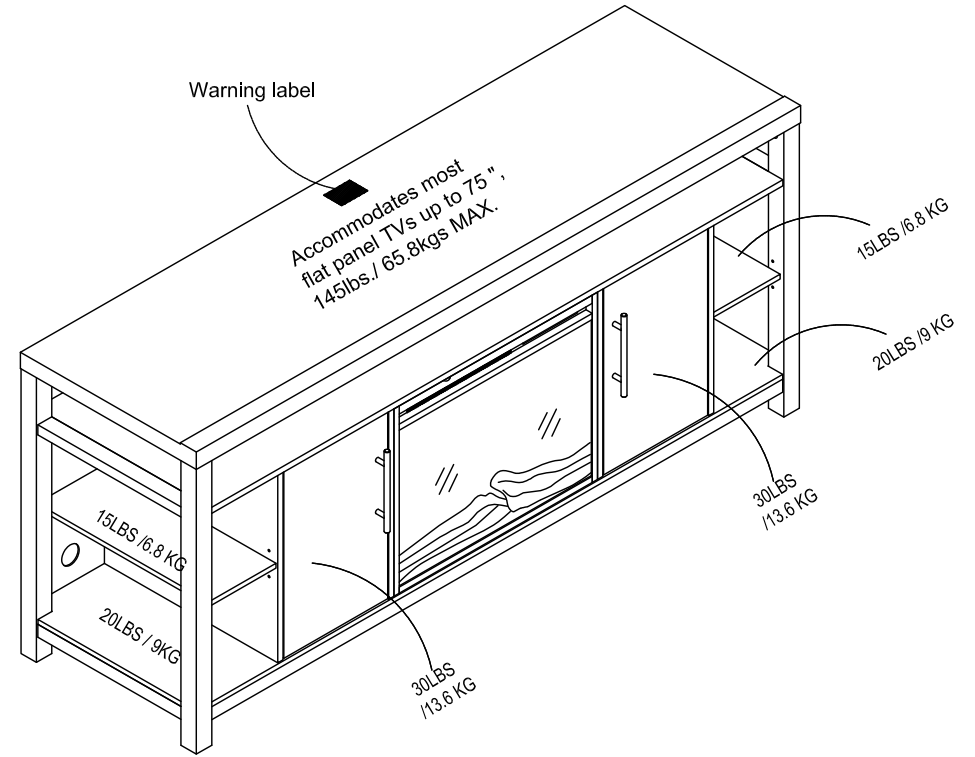

# 8120897/926COM -FIREPLACE CONSOLE

Wood Breakdown:  
MDF 4%, PB 90%.  
Total storage: 11.94 cubic feet

Overall Product Size:  
68" W × 19.9" D × 29.4" H  
172.7cm W × 50.6cm D × 74.4cm H

Maximum Weight Capacities  
Unit Weight: 128lbs. (58.23kg)