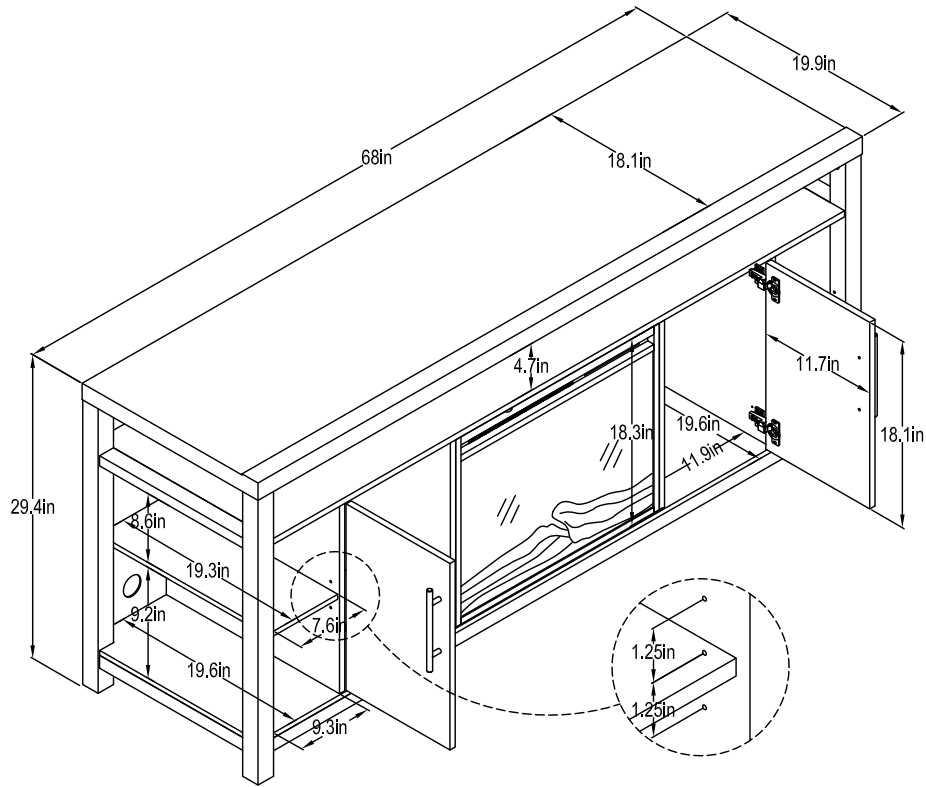

# 8120897/926COM -FIREPLACE CONSOLE

Wood Breakdown:  
MDF 4%, PB 90%.  
Total storage: 11.94 cubic feet

Overall Product Size:  
68" W × 19.9" D × 29.4" H  
172.7cm W × 50.6cm D × 74.4cm H

Maximum Weight Capacities  
Unit Weight: 128lbs. (58.23kg)